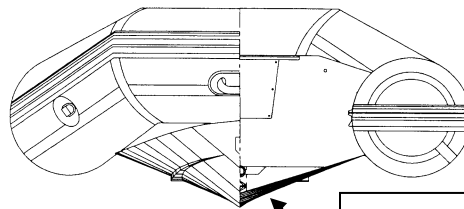

ACHILLES LOGO
ACHILLES "A" LOGO - C493
ACHILLES WAVE LOGO - C492

SEAT PARTS
ALUMINUM SEAT - AST350
SEAT CHANNEL PATCH - DC412PG
SEAT PLASTIC CHANNELS - EA003

TOWING D-RINGS
35MM - C414GY

HB DOUBLE RUBSTRAKE
GRAY / WHITE -
VEF090WH

FABRIC HB HANDLES -
C432PG PORT OR C432GY
STBD

OARS & OARLOCK PARTS
OARS - DC632
OARLOCK - DC4124GY
SCREW CAPS - DC393
PIN & RIVET SET - COM165
OAR HOLDER - DC4123GY

AIR VALVE PARTS
COMPLETE - C342GY
VALVE CAP - C349GY
CAP DIAPHRAM - C348
VALVE FLAPPER - C3421
VALVE STRAP - C343N
O-RING - C344
VALVE BASE - C333
BASE RING - C345GY

HELMSMAN GRIP -
C422GY

INSIDE OAR STRAP -
C4128PG

LIFT CARRY HANDLE -
C425GY

TRANSOM PARTS
TRANSOM TOP EDGE PROTECTOR - SC653
EYE BOLT, 2 PIECE FOR HB'S - ACH10
INSIDE TRANSOM PLATE - SC621
OUTSIDE TRANSOM PLATE - SC3102
HB SPLASH GUARD BRACKETS - WH001
HB SPLASH GUARD - TR001

OTHER PARTS
REPAIR KIT - C210PG
FOOT PUMP BRAVO 8 - BR8
(OPTIONAL)
UNDER SEAT STOWAGE BAG W/POCKETS - USSTBAG
PRESSURE GAUGE - E132

SELF-BAILER PARTS
CEREDI DRAIN VALVE (INCLUDES PLUG) -
C447
CEREDI PLUG ONLY - CEREDI
INNER HULL DRAIN - C442

HB-350DX

2023

LINE DRAWING & PARTS LIST